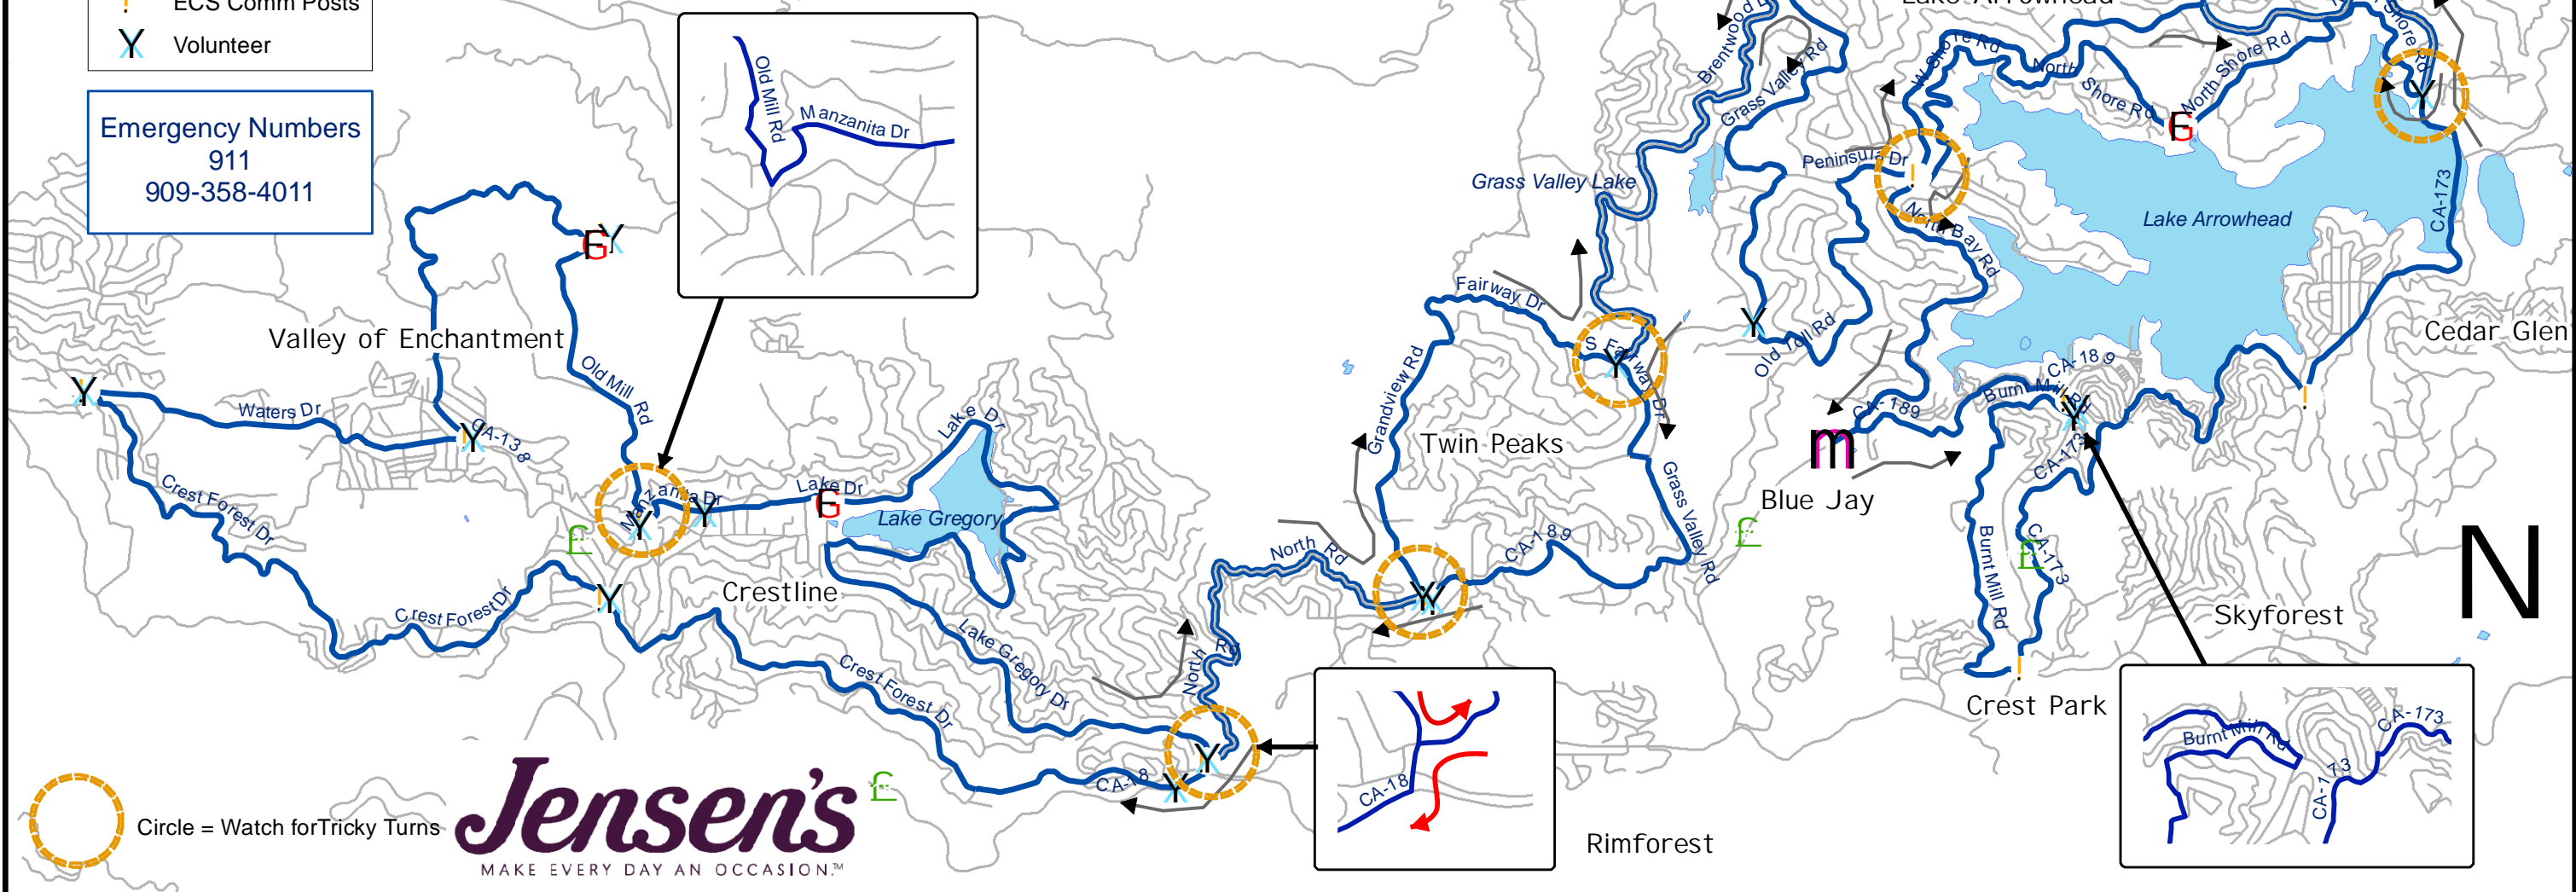

Metric Century

Legend

Travel Direction

- 1 Way
- == 2 Ways

m Start/Finish (ICP)

E AID Station

! ECS Comm Posts

Y Volunteer

Emergency Numbers
911
909-358-4011

Circle = Watch for Tricky Turns

Jensen's
MAKE EVERY DAY AN OCCASION.™